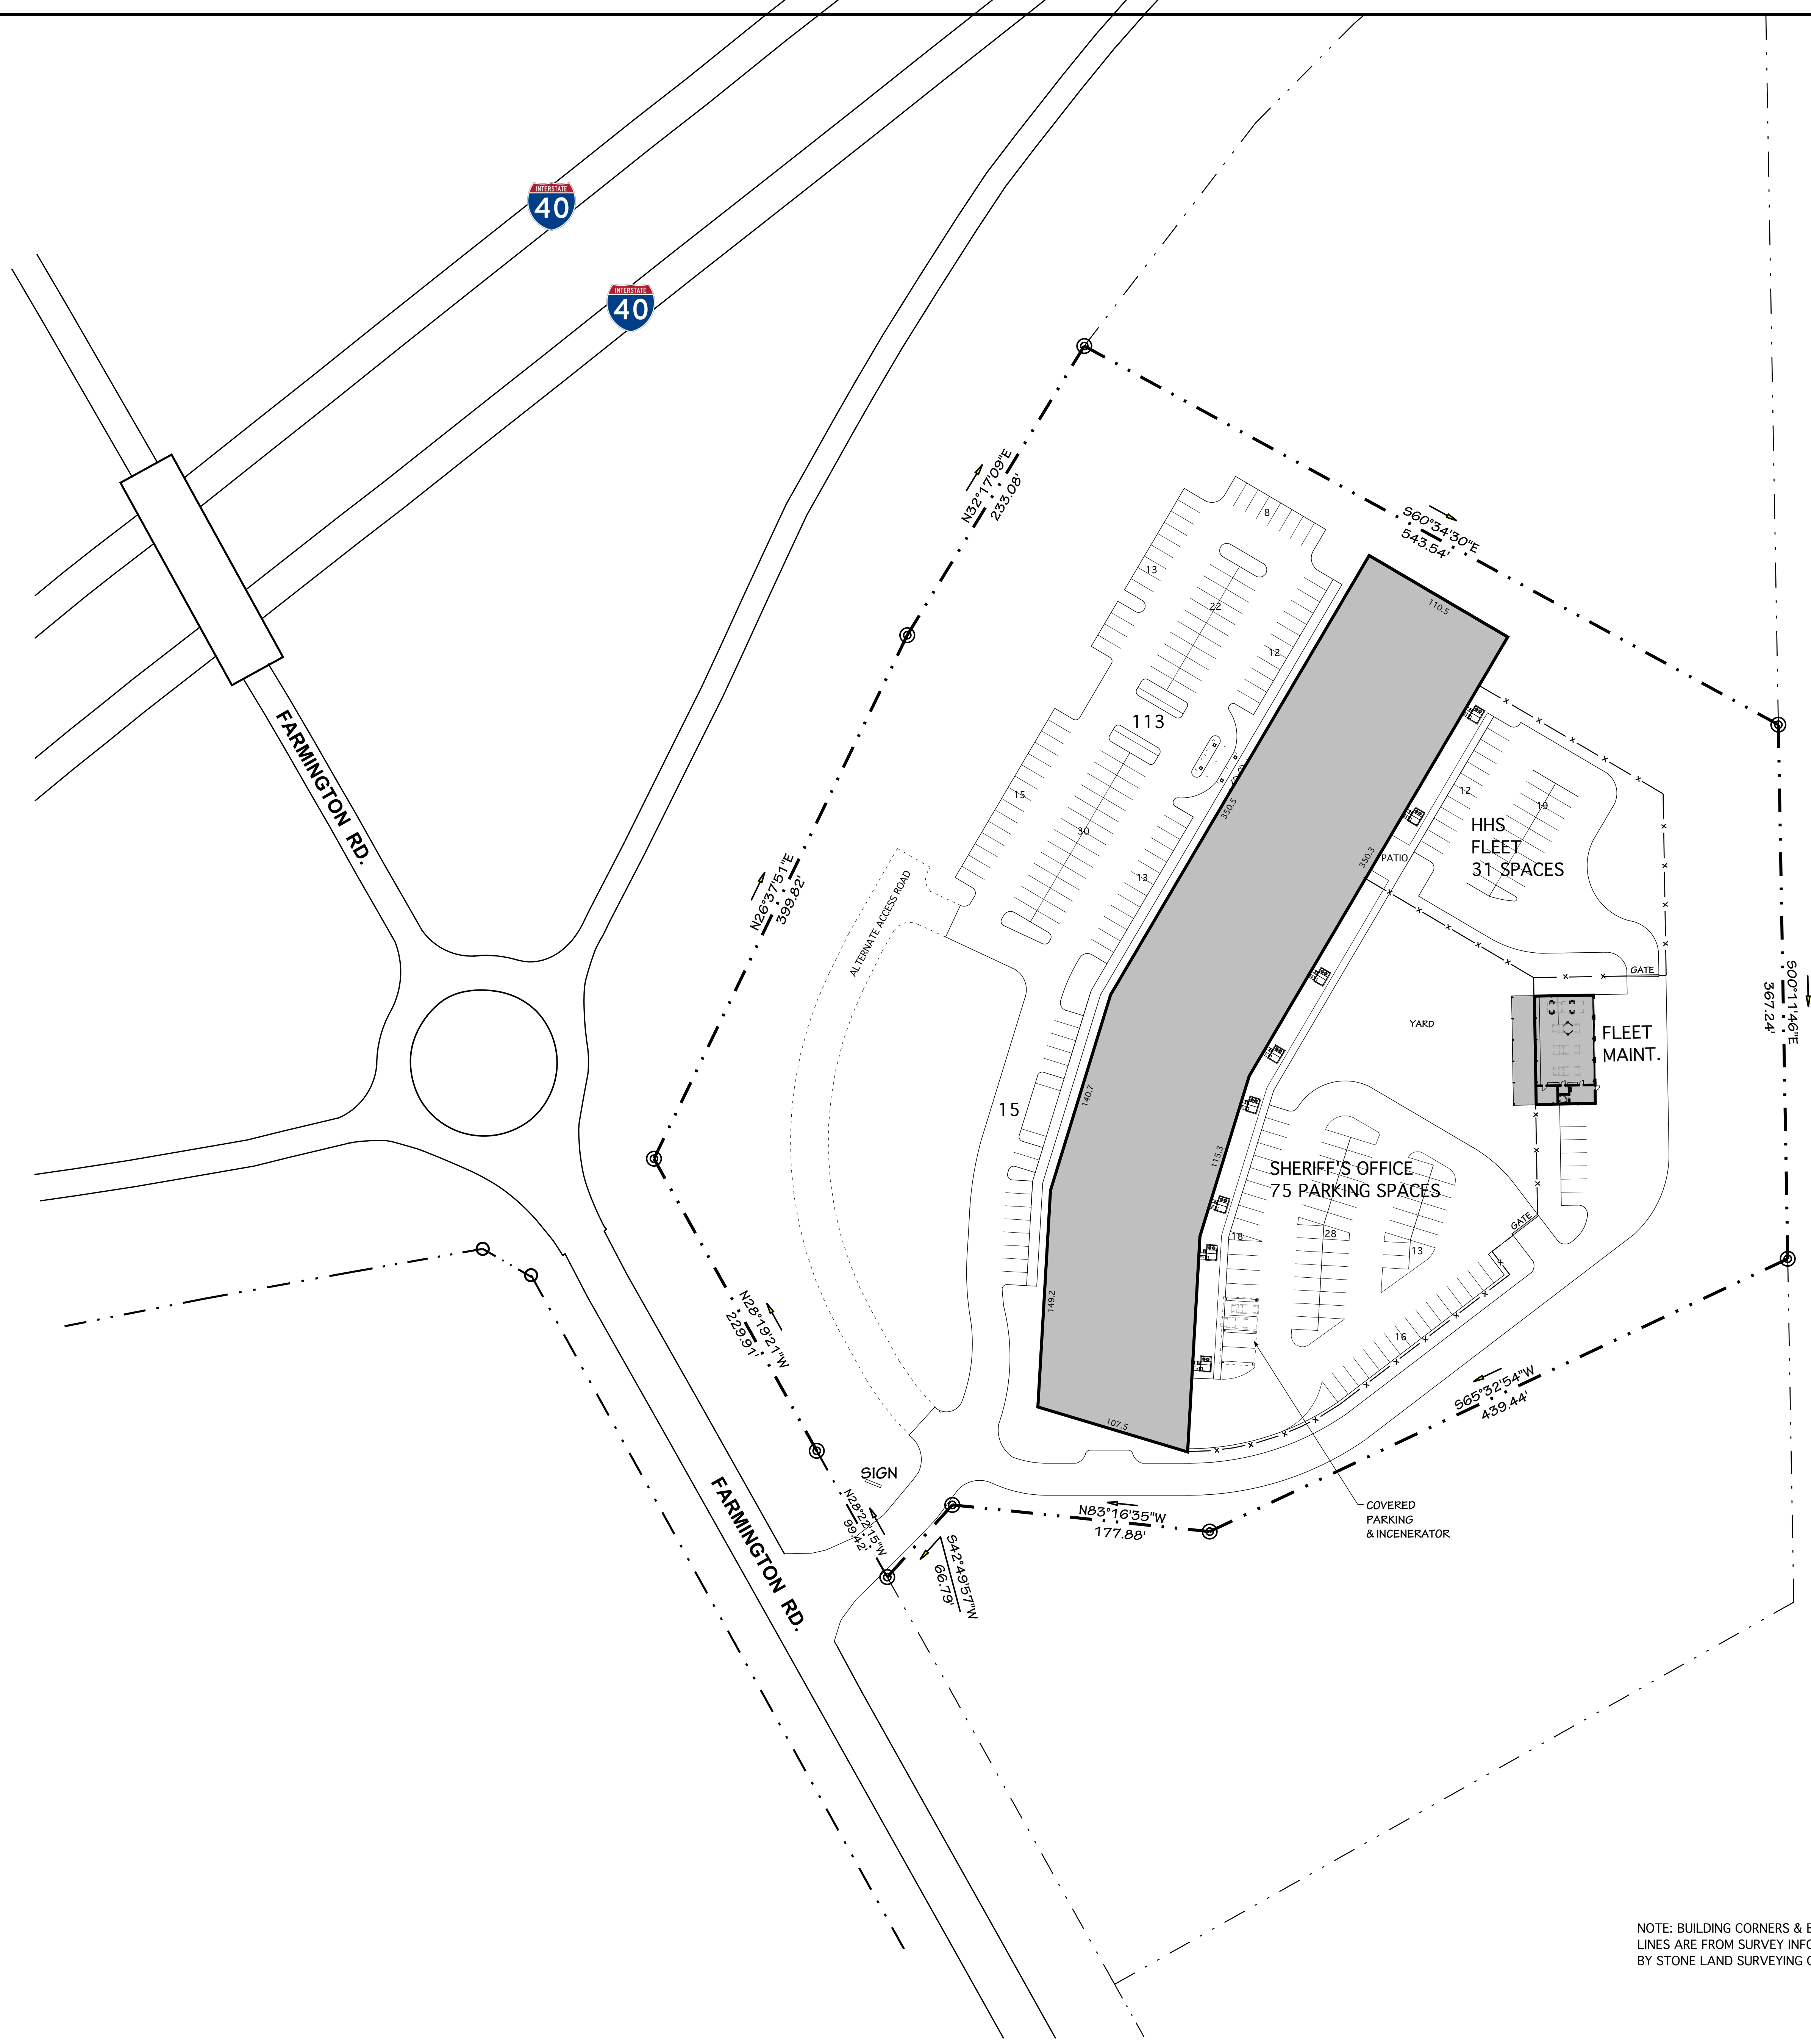

FULLER
ARCHITECTURE

68 COURT SQUARE
SUITE 200
MOCKSVILLE NC
27028
336 751 0400

adarchitects
environments for life

DAVIE COUNTY
GOVERNMENT CENTER
NORTH CAROLINA
MOCKSVILLE

SITE PLAN

DATE:
SEPT. 16, 2019
SCHEMATIC DESIGN

REVISIONS:

C1.0

NOTE: BUILDING CORNERS & BOUNDARY LINES ARE FROM SURVEY INFORMATION PROVIDED BY STONE LAND SURVEYING ON 9-16-19

1
C-1 **DAVIE COUNTY OFFICE COMPLEX SITE PLAN**
1" = 50'-0"